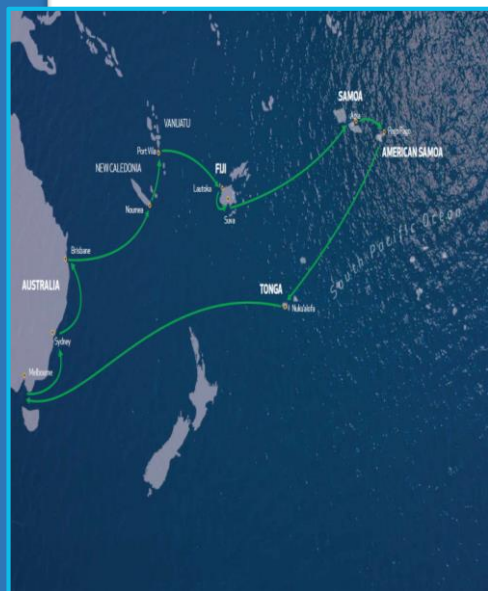

Fiji & Australia to Honiara & Nauru

VESSEL	VOY	LLOYDS	MELBOURNE	SYDNEY	BRISBANE	SUVA	HONIARA	NAURU
CAPT QUIROS	075N	9210713	SAILED	SAILED	04-06 Dec	SAILED	11-Dec	15-Dec
HIGHLAND CHIEF	1839N	9689940	SAILED	SAILED	06-07 Dec	No Service	22-Dec	No Service
MOROBIE CHIEF	1841N	9766047	15-17 Dec	19-20 Dec	22-23 Dec	No Service	11-Jan	No Service
HIGHLAND CHIEF	1901N	9689940	03-04 Jan	06-07 Jan	09-10Jan	No Service	28-Jan	No Service
CAPT QUIROS	076N	9210713	26-28 Dec	07-08 Jan	10-12 Jan	23-24 Jan	28-Jan	1-Feb
MOROBIE CHIEF	1903N	9766047	21-22 Jan	24-25 Jan	27-29 Jan	No Service	16-Feb	No Service
HIGHLAND CHIEF	1905N	9689940	08-09 Feb	11-12 Feb	14-16 Feb	No Service	5-Mar	No Service

Melbourne centralised to Brisbane