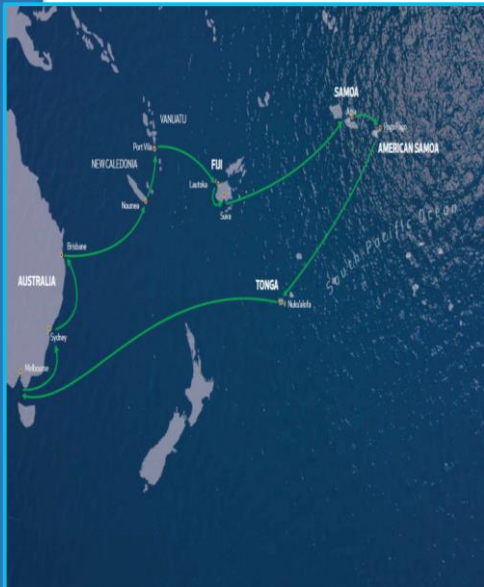

Australia Service

Last Update: 10th January 2019

Updates

Australia to Vanuatu, Fiji & American Samoa

Vessel	VOY	LLOYDS	MELBOURNE	SYDNEY	BRISBANE	PORT VILA	LAUTOKA	SUVA	PAGO PAGO
Forum Samoa 4	010N	8901705	12-13 Jan	15-16 Jan	18-20 Jan	25-26 Jan	28-29 Jan	30-31 Jan	2-Feb
Melanesian Pride	010N	8809189	01-02 Feb	04-05 Feb	07-08 Feb	14-15 Feb	16-17 Feb	18-19 Feb	21-22 Feb
Forum Samoa 4	011N	8901705	15-16 Feb	18-19 Feb	21-22 Feb	01-02 Mar	04-05 Mar	05-07 Mar	09-10 Mar
Melanesian Pride	011N	8809189	05-06 Mar	08-09 Mar	11-12 Mar	19-20 Mar	22-23 Mar	24-25 Mar	28-Mar
Forum Samoa 4	012N	8901705	22-24 Mar	26-27 Mar	29-30 Mar	06-07 Apr	09-10 Apr	11-12 Apr	15-Apr

Fiji to Australia

VESSEL	VOY	LLOYDS	LAUTOKA	SUVA	MELBOURNE	SYDNEY	BRISBANE
Melanesian Pride	009S	8809189	16-17 Jan	17-19 Jan	01-02 Feb	04-05 Feb	07-08 Feb
Forum Samoa 4	010S	8901705	28-29 Jan	30-31 Jan	15-16 Feb	18-19 Feb	21-22 Feb
Melanesian Pride	010S	8809189	16-17 Feb	18-19 Feb	05-06 Mar	08-09 Mar	11-12 Mar
Forum Samoa 4	011S	8901705	04-05 Mar	05-07 Mar	22-24 Mar	26-27 Mar	29-30 Mar
Melanesian Pride	011S	8809189	22-23 Mar	24-25 Mar	09-11 Apr	13-14 Apr	16-17 Apr

Fiji & Australia to Honiara & Nauru

VESSEL	VOY	LLOYDS	MELBOURNE	SYDNEY	BRISBANE	SUVA	HONIARA	NAURU
HIGHLAND CHIEF	1901N	9689940	10-11 Jan	13-14 Jan	16-17 Jan	No Service	4-Feb	No Service
CAPT QUIROS	076N	9210713	SAILED	SAILED	16-17 Jan	SAILED	21-Jan	25-Jan
MOROBIE CHIEF	1903N	9766047	23-25 Jan	27-28 Jan	30-31 Jan	No Service	18-Feb	No Service
HIGHLAND CHIEF	1905N	9689940	09-11 Feb	13-14 Feb	16-18 Feb	No Service	6-Mar	No Service
CAPT QUIROS	077N	9210713	01-02 Feb	04-05 Feb	11-13 Feb	24-25 Feb	1-Mar	5-Mar
MOROBIE CHIEF	1907N	9766047	26-27 Feb	01-02 Mar	04-06 Mar	No Service	23-Mar	No Service
HIGHLAND CHIEF	1909N	9689940	15-16 Mar	18-20 Mar	22-23 Mar	No Service	9-Apr	No Service
Centralised to Brisbane								