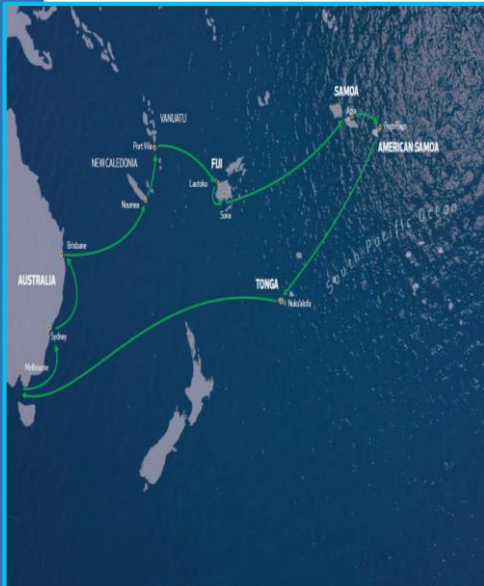

Fiji to Australia

| VESSEL | VOY | LLOYDS | LAUTOKA | SUVA | MELBOURNE | SYDNEY | BRISBANE |
|------------------|------|---------|-----------|-----------|-----------|-----------|-----------|
| Forum Samoa 4 | 011S | 8901705 | 09-10 Mar | 10-11 Mar | 26-27 Mar | 29-30 Mar | 01-02 Apr |
| Melanesian Pride | 011S | 8809189 | 22-23 Mar | 24-25 Mar | 09-11 Apr | 13-14 Apr | 16-17 Apr |
| Forum Samoa 4 | 012S | 8901705 | 10-11 Apr | 12-13 Apr | 27-29 Apr | 01-02 May | 04-05 May |
| Melanesian Pride | 012S | 8809189 | 27-28 Apr | 28-30 Apr | 15-17 May | 19-20 May | 22-23 May |
| Forum Samoa 4 | 013S | 8901705 | 15-16 May | 17-18 May | 02-04 Jun | 06-07 Jun | 09-10 Jun |

Fiji & Australia to Honiara & Nauru

| VESSEL | VOY | LLOYDS | MELBOURNE | SYDNEY | BRISBANE | SUVA | HONIARA | NAURU |
|----------------|-------|---------|-----------|-----------|-----------|------------|-----------|------------|
| CAPT QUIROS | 077N | 9210713 | SAILED | SAILED | 07-08 Mar | SAILED | 13-Mar | 16-Mar |
| MOROBIE CHIEF | 1907N | 9766047 | SAILED | SAILED | 07-08 Mar | No Service | 26-Mar | No Service |
| CAPT QUIROS | 078N | 9210713 | 26-27 Mar | 29-30 Mar | 04-06 Apr | 16-17 Apr | 22-23 Apr | 26-Apr |
| HIGHLAND CHIEF | 1909N | 9689940 | 15-16 Mar | 19-20 Mar | 22-24 Mar | No Service | 10-Apr | No Service |
| MOROBIE CHIEF | 1911N | 9766047 | 03-04 Apr | 06-08 Apr | 10-11 Apr | No Service | 29-Apr | No Service |

Centralised to Brisbane

Newcastle to Brisbane, Townsville

| VESSEL | VOY | LLOYDS | NEWCASTLE | BRISBANE | TOWNSVILLE |
|-------------|------|---------|-----------|-----------|------------|
| CAPT QUIROS | 078N | 9210713 | 01-02 Apr | 04-06 Apr | 9-Apr |