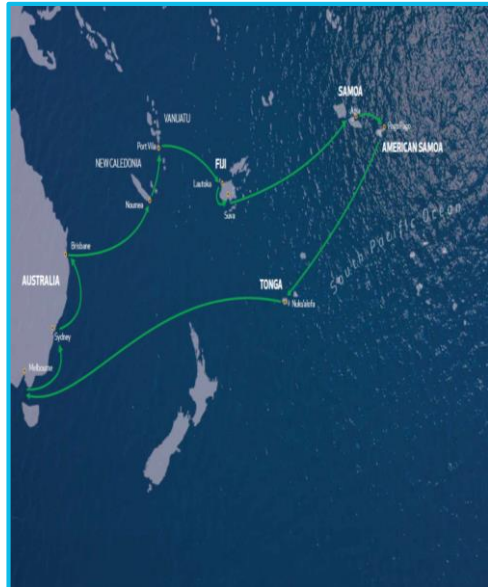

Australia Service

Last Update : 27th July 2017

Updates

**Schedule subject to change due to prevailing port situation in Honiara and Nauru

Australia to Vanuatu and Fiji

Vessel	VOY	LLOYDS	MELBOURNE	SYDNEY	BRISBANE	PORT VILA	LAUTOKA	SUVA
Capitaine Tasman	168N	9167423	sailed	29-30 Jul	01-02 Aug	06-07 Aug	10-11 Aug	12-13 Aug
MCP Salzburg	31N	9383481	17-18 Aug	20-21 Aug	24-Aug	29-Aug	31Aug-01Sep	02-03 Sep
Capitaine Tasman	169N	9167423	02-03 Sep	5-Sep	07-08 Sep	12-13 Sep	15-16 Sep	16-18 Sep
Forum Pacific	169N	9359674	16-17 Sep	19-Sep	21-22 Sep	26-27 Sep	29-30 Sep	30Sep-02 Oct
Capitaine Tasman	170N	9167423	30Sep-01Oct	3-Oct	05-06 Oct	10-Oct	13-14 Oct	14-16 Oct

Fiji to Australia

VESSEL	VOY	LLOYDS	LAUTOKA	SUVA	MELBOURNE	SYDNEY	BRISBANE
MCP Salzburg	30S	9383481	5-Aug	06-07 Aug	17-18 Aug	20-21 Aug	24-Aug
Capitaine Tasman	168S	9167423	10-11 Aug	12-13 Aug	02-03 Sep	5-Sep	07-08 Sep
Forum Pacific	168S	9359674	31Aug-01Sep	02-03 Sep	16-17 Sep	19-Sep	21-22 Sep
Capitaine Tasman	169S	9167423	15-16 Sep	16-18 Sep	30Sep-01Oct	3-Oct	05-06 Oct
Forum Pacific	169S	9359674	29-30 Sep	30Sep-02 Oct	14-15 Oct	17-Oct	19-20 Oct

Fiji & Australia to Honiara & Nauru**

VESSEL	VOY	LLOYDS	MELBOURNE*	SYDNEY*	Arrives BRISBANE	CONNECTING VESSEL	Departs BRISBANE	HONIARA	NAURU	SUVA
MCP Salzburg	31N	9383481	17-18 Aug	20-21 Aug	24-Aug	Capt. Quiros V065N	25-Aug	30-Aug	3-Sep	20-Sep
Forum Pacific	169N	9359674	16-17 Sep	19-Sep	21-Sep	Capt. Quiros V066N	28-Sep	3-Oct	7-Oct	24-Oct
Forum Pacific	170N	9359674	14-15 Oct	17-Oct	19-Oct	Capt. Quiros V067N	1-Nov	6-Nov	10-Nov	27-Nov