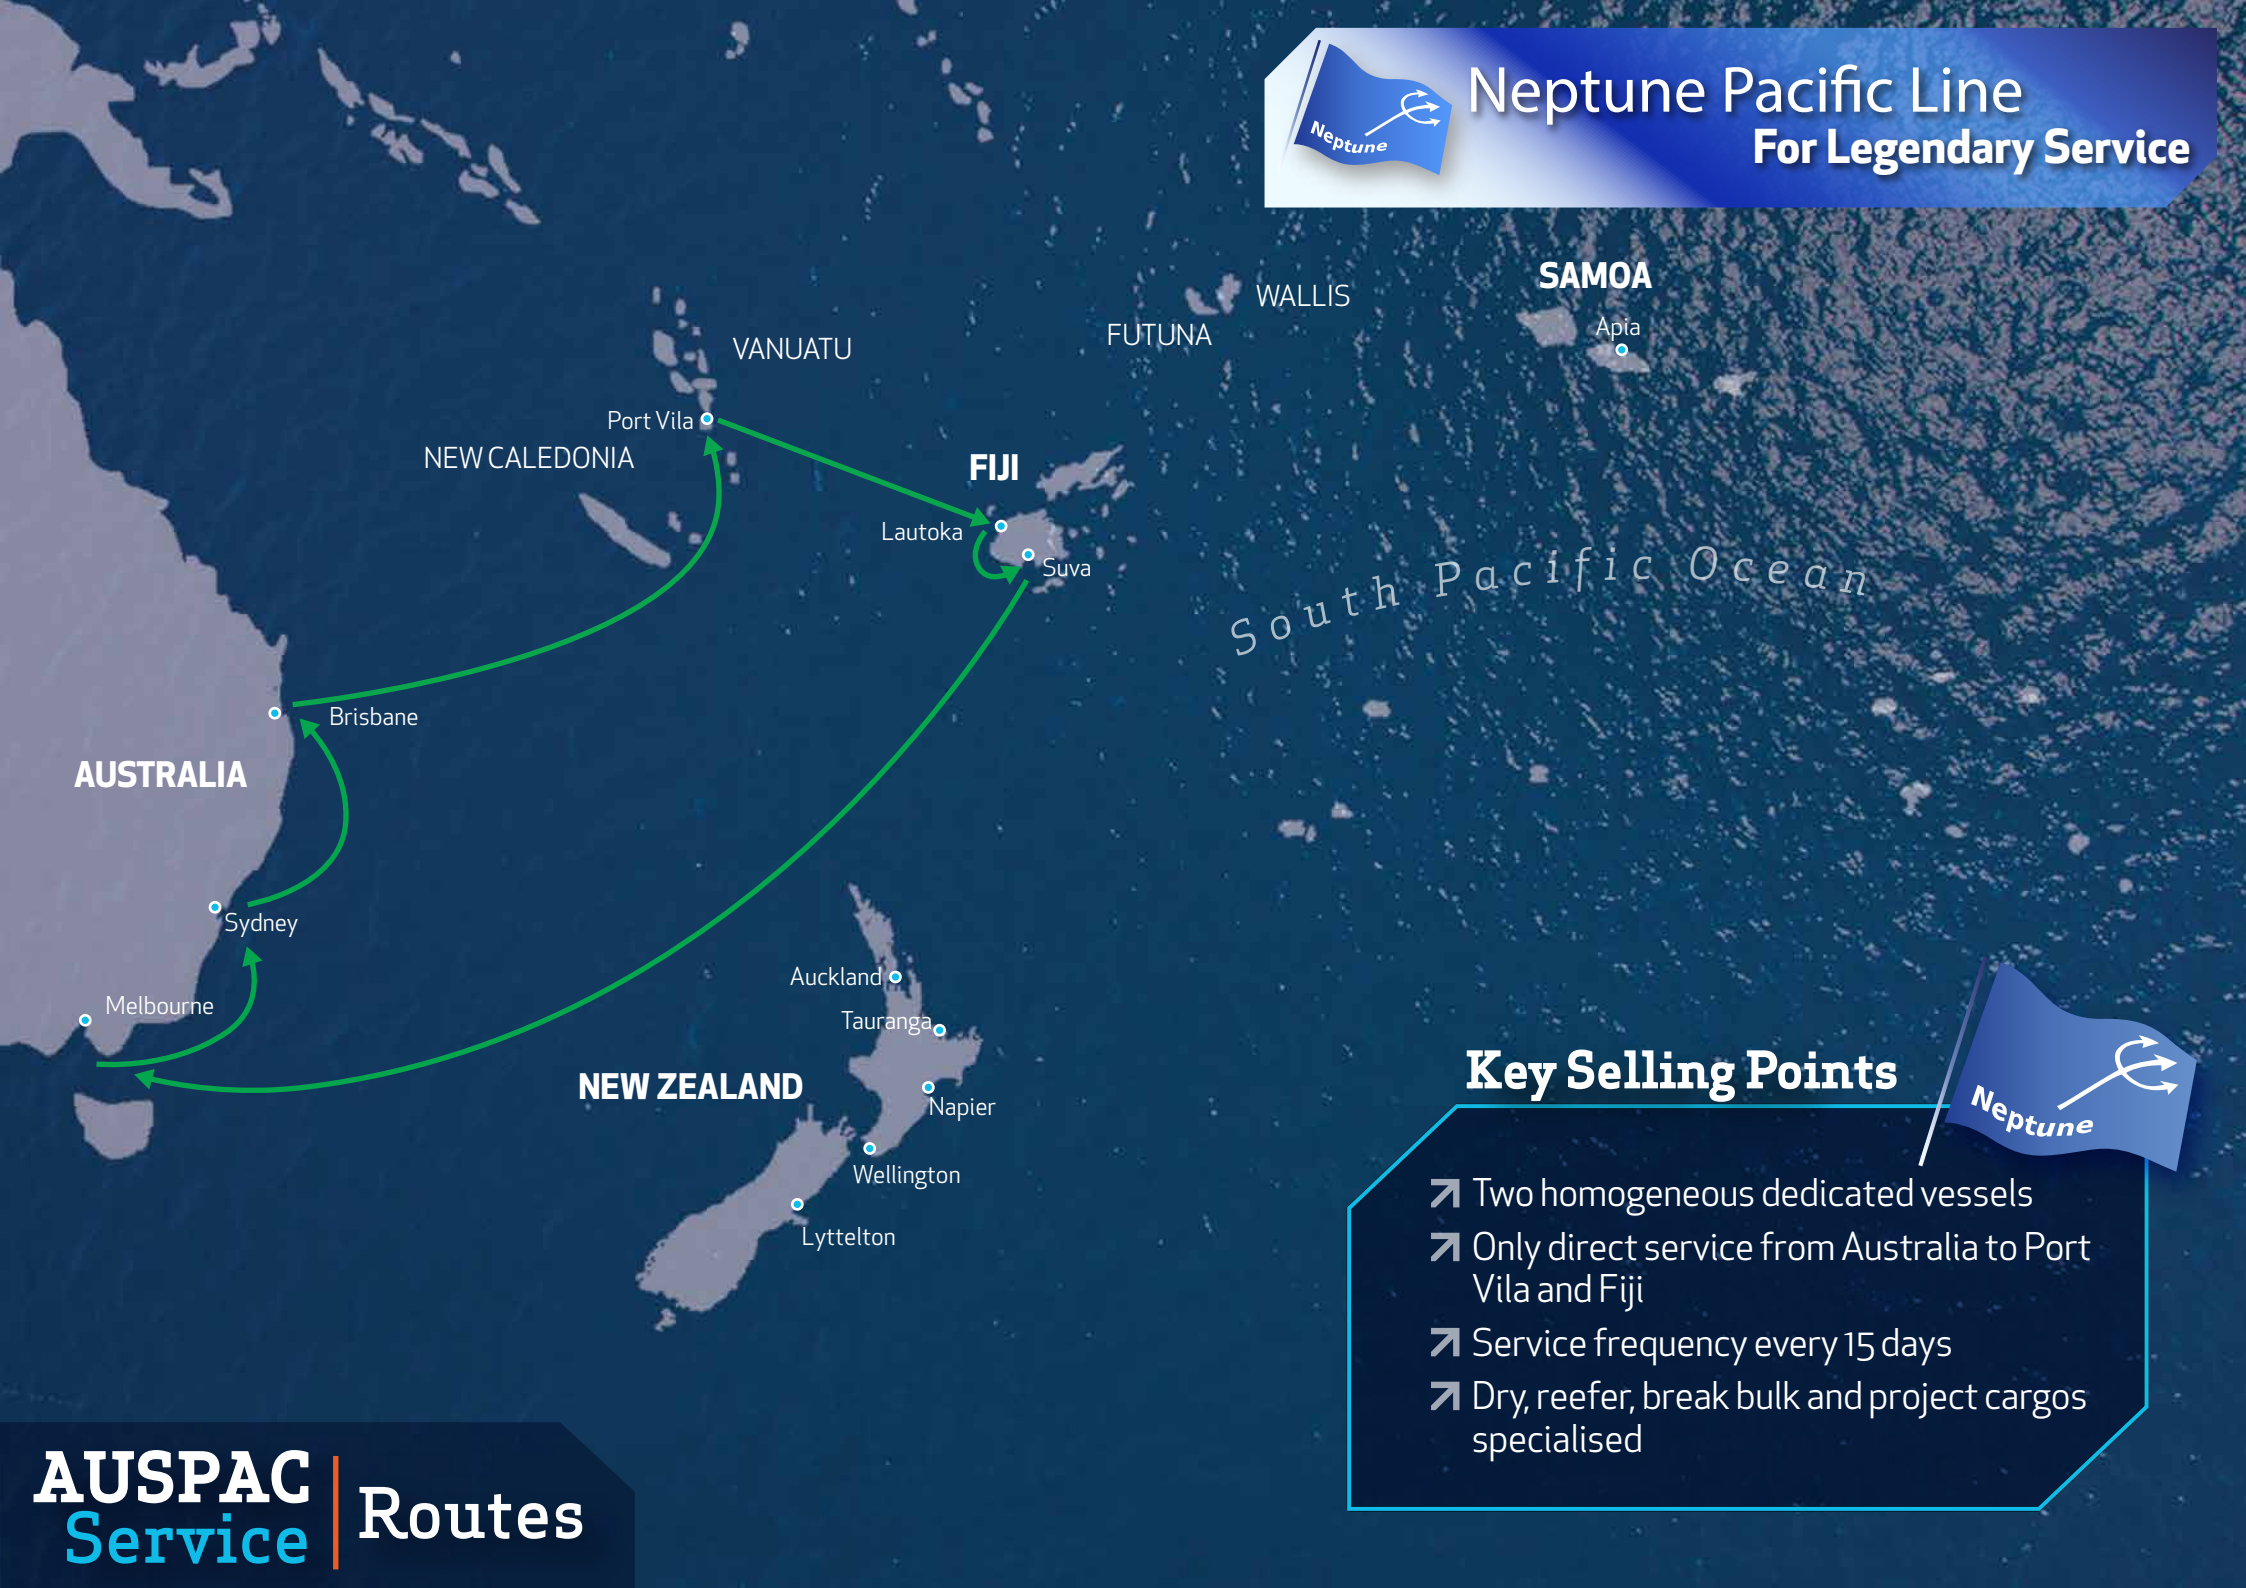

Neptune Pacific Line For Legendary Service

Key Selling Points

- Two homogeneous dedicated vessels
- Only direct service from Australia to Port Vila and Fiji
- Service frequency every 15 days
- Dry, reefer, break bulk and project cargos specialised

Service Info

➤ Transit Times Northbound

FROM/TO	SUVA	LAUTOKA	PORT VILA	FREQUENCY
Melbourne	16	14	11	15
Sydney	13	11	8	15
Brisbane	12	10	5	15

➤ Transit Times Southbound

FROM/TO	MELBOURNE	SYDNEY	BRISBANE	FREQUENCY
Lautoka	15	18	21	15
Suva	13	16	19	15
Port Vila	19	21	24	15