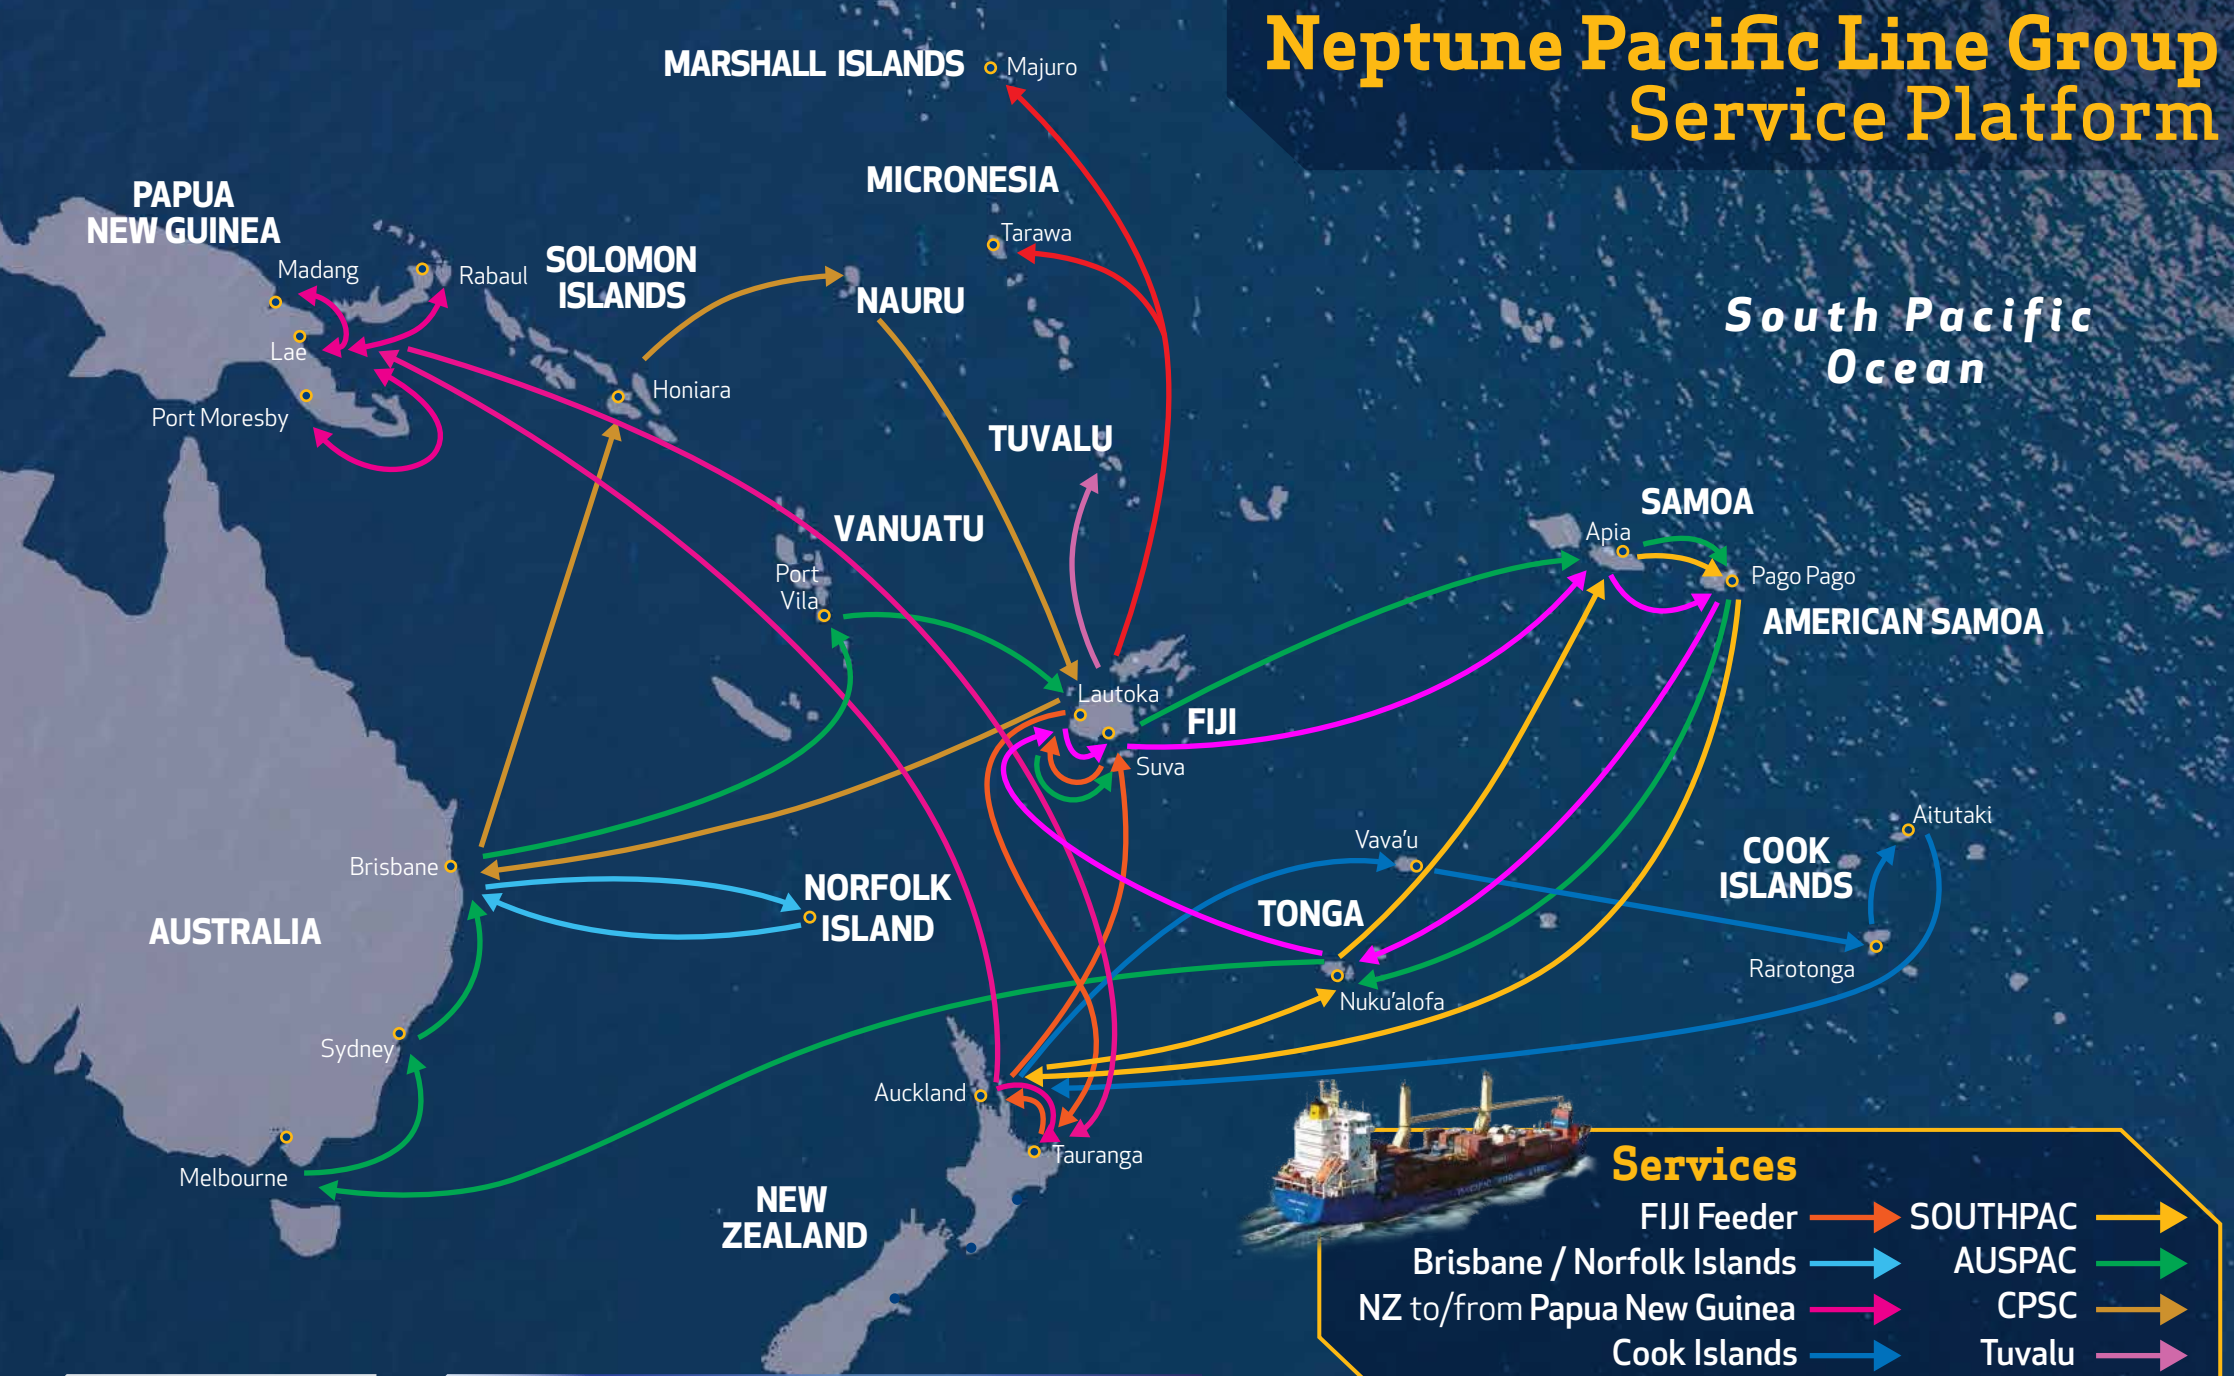

# Neptune Pacific Line Group Service Platform

South Pacific Ocean

## Services

- FIJI Feeder → SOUTH PAC →
- Brisbane / Norfolk Islands → AUSPAC →
- NZ to/from Papua New Guinea → CPSC →
- Cook Islands → Tuvalu →
- NZ to/from Micronesia → InterIsland →